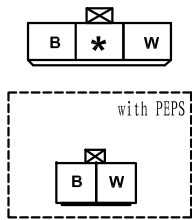

کد رنگ سیم ها

Color	Code	Color	Code
Black	B	Light Green	LG
Brown	BR	Orange	O
Dark blue	DL	Pink	P
Dark Green	DG	Red	R
Gray	GR	Sky Blue	SB
Green	G	Violet	V
Light blue	LB	White	W
Blue	L	Yellow	Y

## نماد

Name	Symbol	Name	Symbol
Front harness	F 	Grounding harness	EA
Engjne harness	E 	Interior harness	IN
EM harness	EM	Reversing radar harness	RA
Middle harness	D 	2# Back door harness	R2#
Rear harness	R 	1# Back door harness	R1#
Front left door harness	DR1		
Front right door harness	DR2		
Rear left door harness	DR3		
Rear right door harness	DR4		
Instrument harness	I		

T-01 Anti-theft control unit (I)

10	9	8	7	6
L	*	B/W	B	B
5	4	3	2	1
Y	*	W/B	BR/Y	W

T-02 Anti-theft coil (I)

Harness mark:  (F)  (E)  (D)  (R)