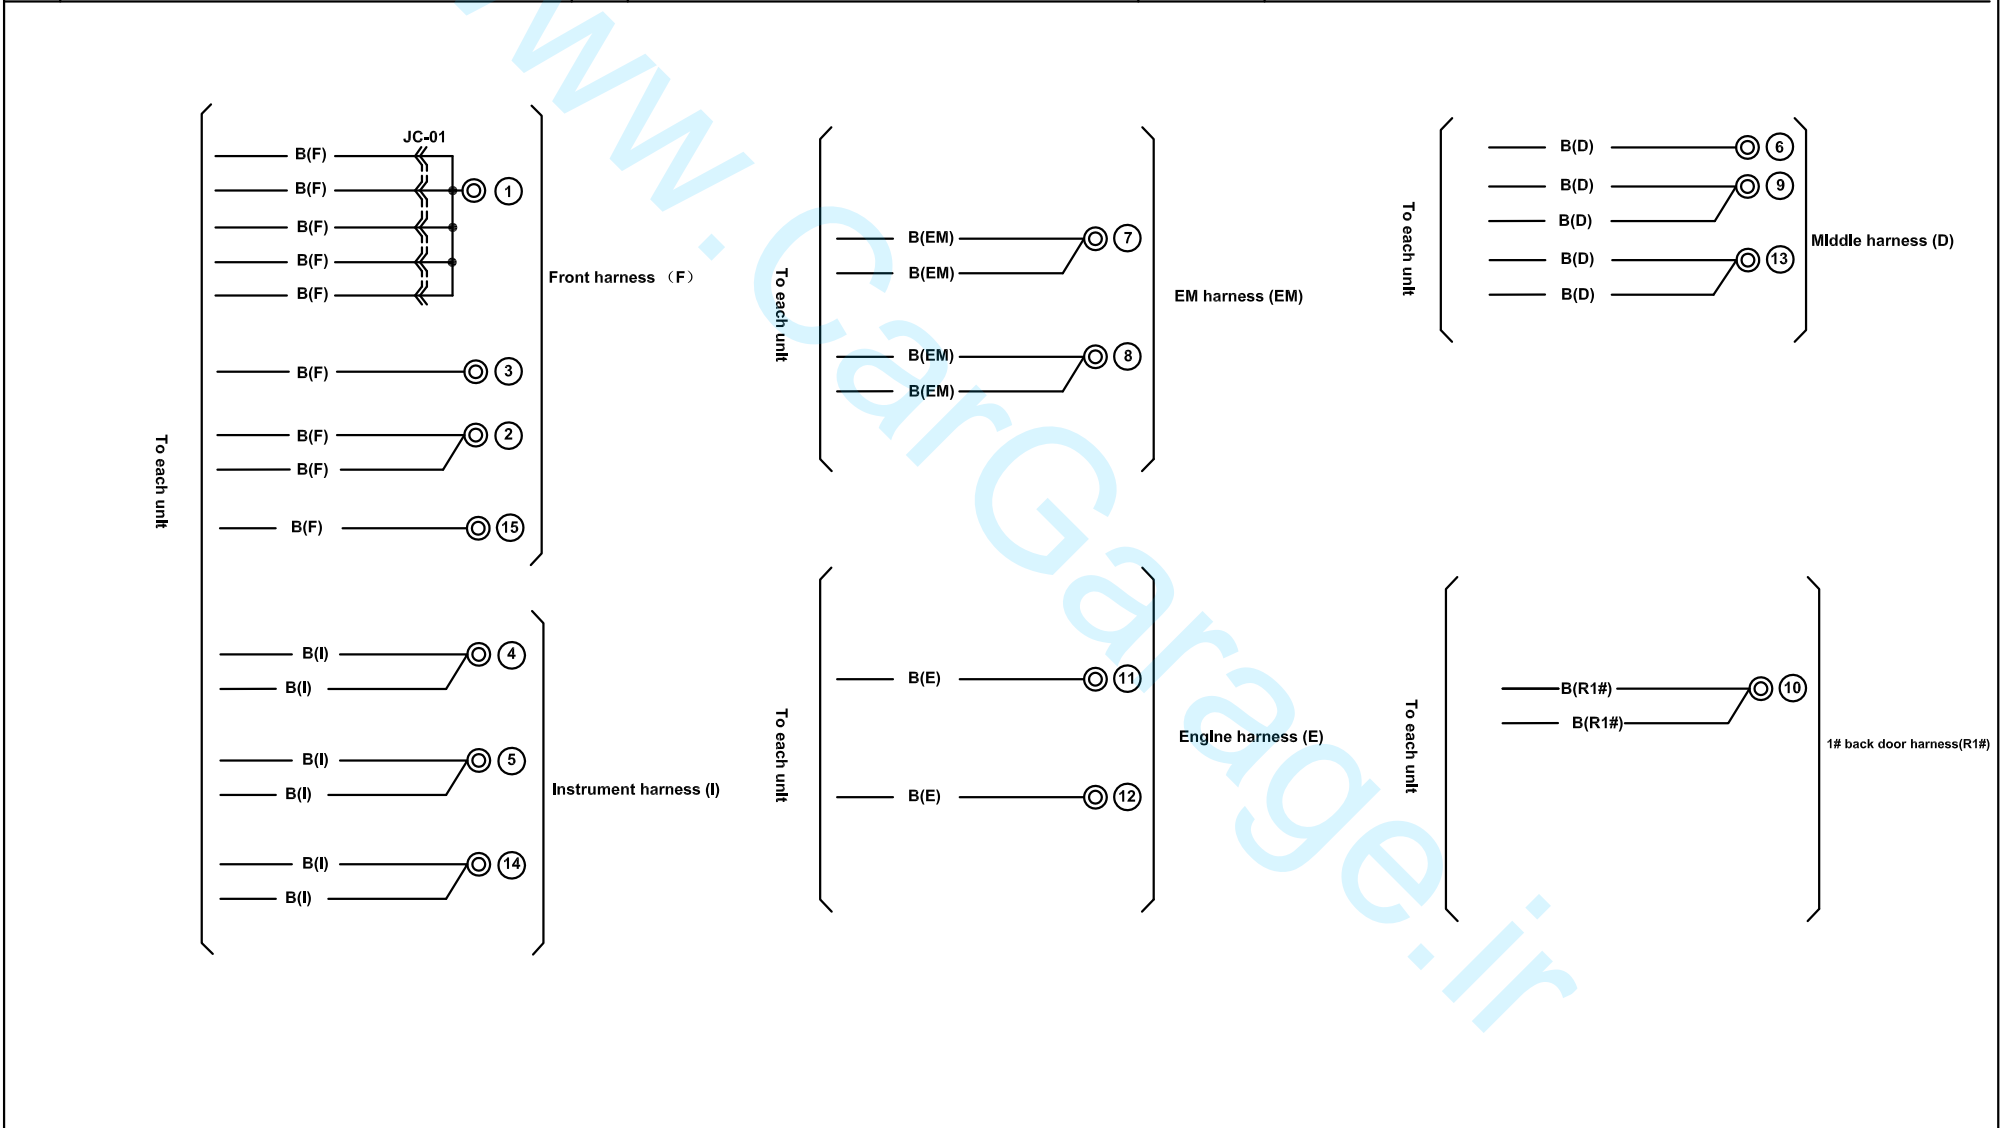

کد رنگ سیم ها

Color	Code	Color	Code
Black	B	Light Green	LG
Brown	BR	Orange	O
Dark blue	DL	Pink	P
Dark Green	DG	Red	R
Gray	GR	Sky Blue	SB
Green	G	Violet	V
Light blue	LB	White	W
Blue	L	Yellow	Y

## نماد

Name	Symbol	Name	Symbol
Front harness	F 	Grounding harness	EA
Engjne harness	E 	Interior harness	IN
EM harness	EM	Reversing radar harness	RA
Middle harness	D 	2# Back door harness	R2#
Rear harness	R 	1# Back door harness	R1#
Front left door harness	DR1		
Front right door harness	DR2		
Rear left door harness	DR3		
Rear right door harness	DR4		
Instrument harness	I		

T-01 Anti-theft control unit (I)

10	9	8	7	6
L	*	B/W	B	B
5	4	3	2	1
Y	*	W/B	BR/Y	W

T-02 Anti-theft coil (I)

Harness mark:  (F)  (E)  (D)  (R)